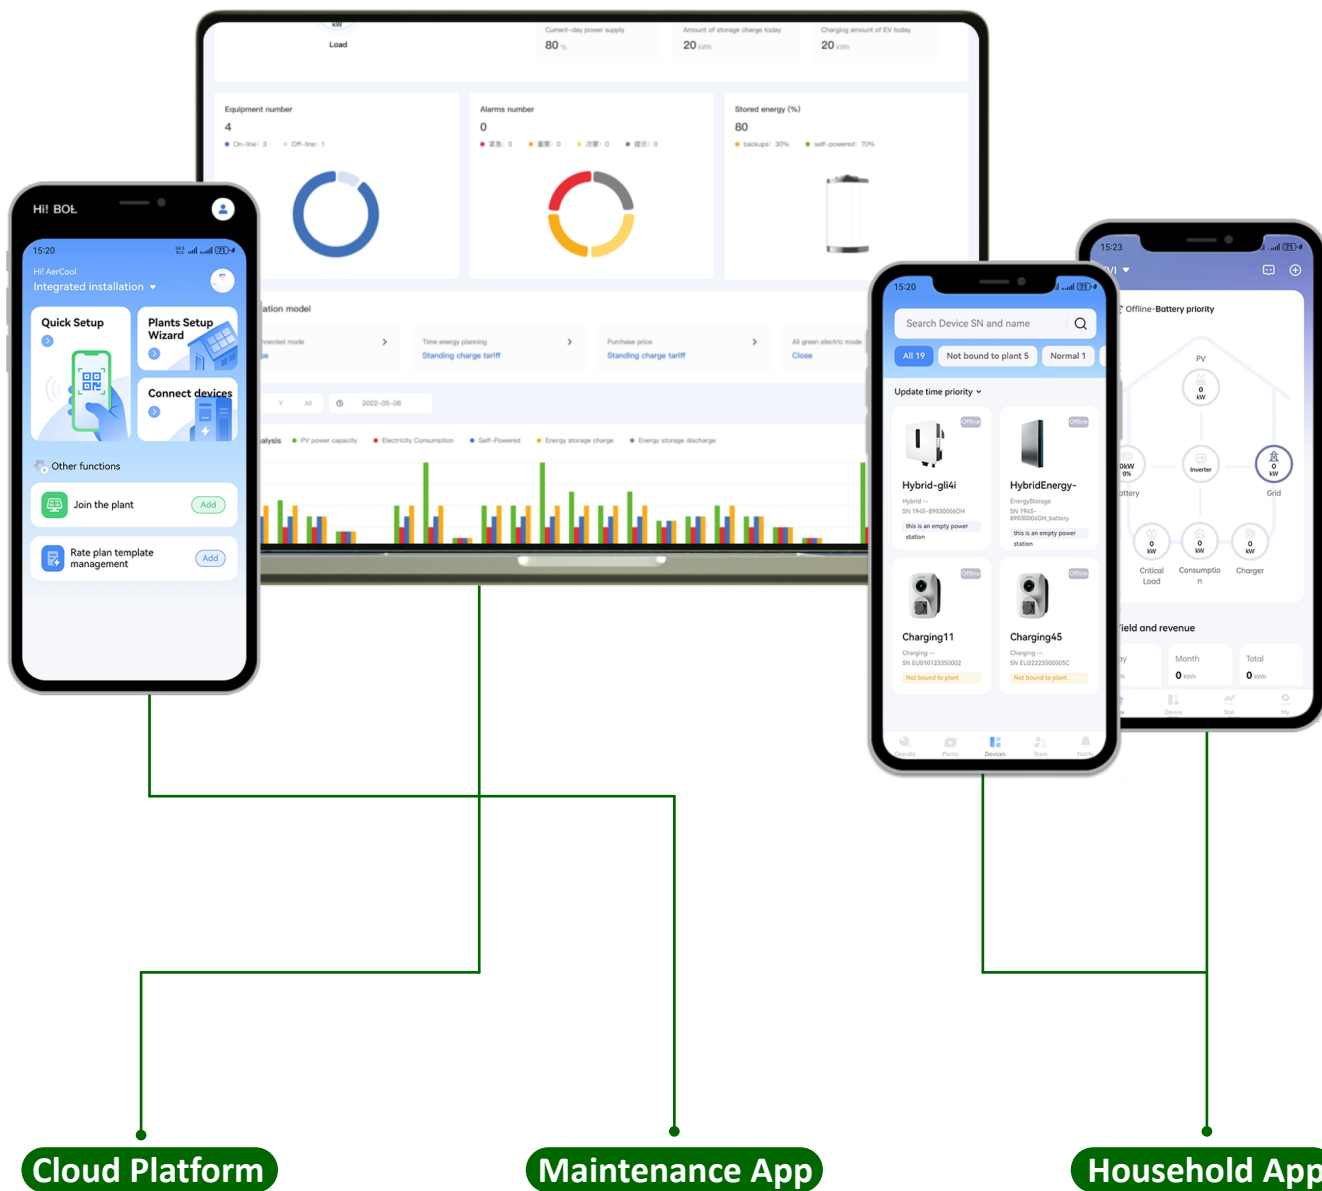

Cloud Platform, App and Webportal

Flexible deployment and strong scalability

Features

Layered design of cloud platform, based on flexible device access, supporting intelligent O&M systems, EMS, apps, virtual power plants and other business applications.

Strong reliability and high security

Flexible deployment of major cloud platforms such as AWS and Azure

Support multiple protocol device access

Support massive device access

Cloud Platform, App and Webportal

Intelligent O&M, excellent user experience

Cloud Platform

- Remotely manage all access devices
- Device lifecycle visualization
- Plant Management/Installer
- Management/Statistics and Analysis

Maintenance App

- Quick commissioning
- Quick create Plant
- Remote and Local maintenance
- Powerful parameter configuration capability

Household App

- DLB(Dynamic load balancing)
- Time energy planning
- Reservation charging
- Household operation
- Equipment operator
- Statistical chart