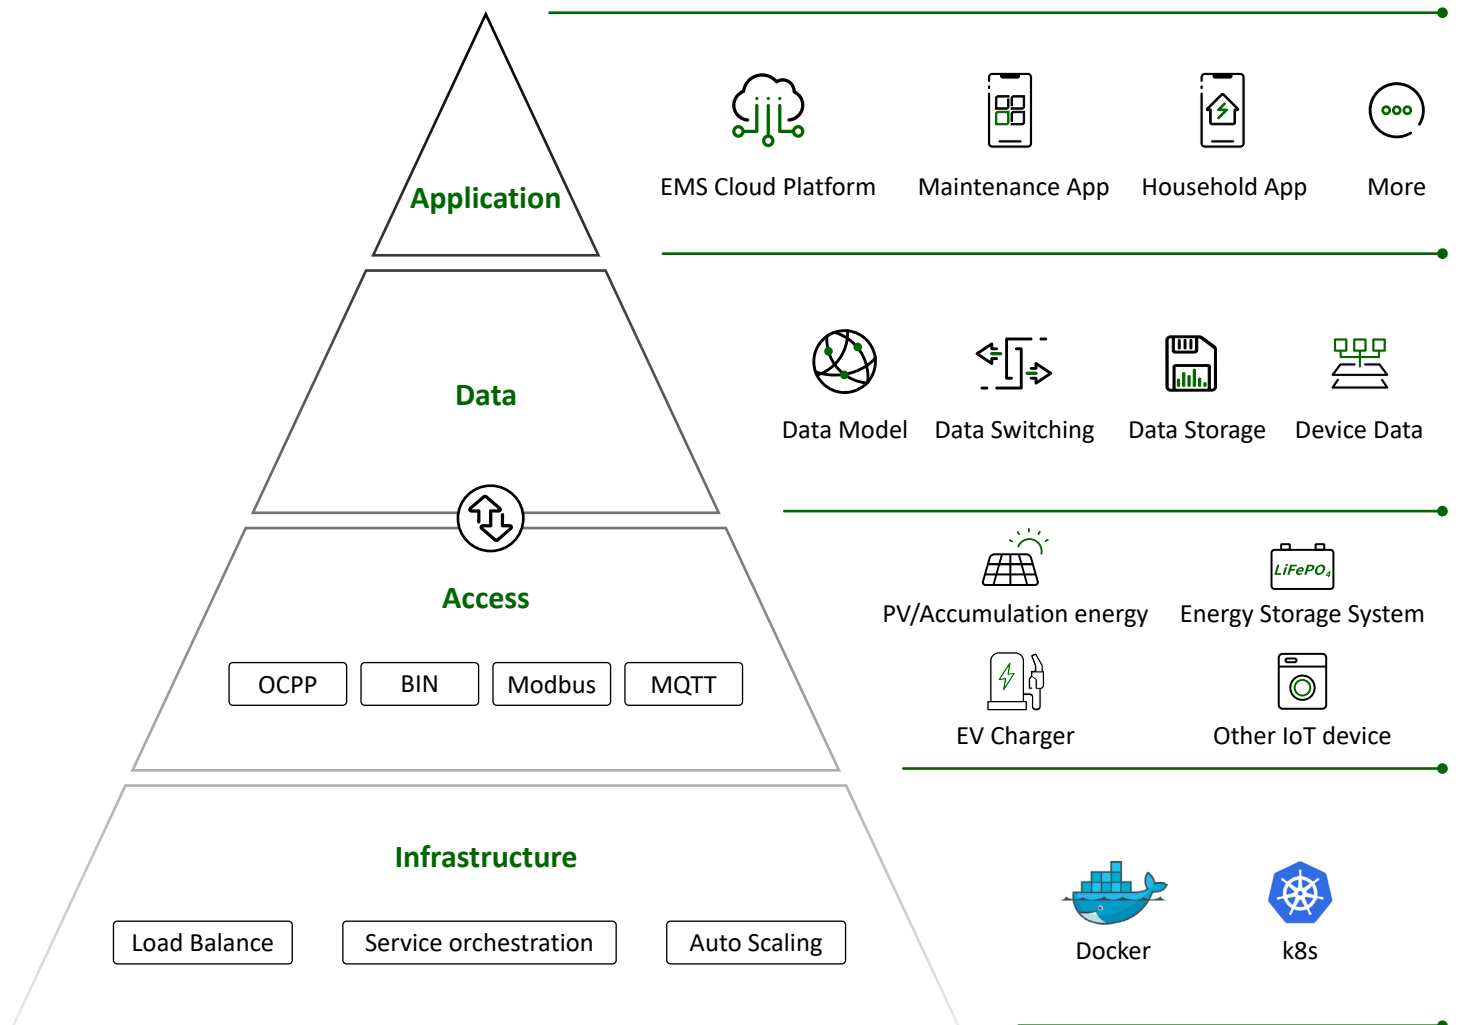

Cloud Platform, App and Webportal

Flexible deployment and strong scalability

Features

Layered design of cloud platform, based on flexible device access, supporting intelligent O&M systems, EMS, apps, virtual power plants and other business applications.

Strong reliability and high security

Flexible deployment of major cloud platforms such as AWS and Azure

Support multiple protocol device access

Support massive device access

Cloud Platform, App and Webportal

Intelligent O&M, excellent user experience

Cloud Platform

- Remotely manage all access devices
- Device lifecycle visualization
- Plant Management/Installer
- Management/Statistics and Analysis

Maintenance App

- Quick commissioning
- Quick create Plant
- Remote and Local maintenance
- Powerful parameter configuration capability

Household App

- DLB(Dynamic load balancing)
- Time energy planning
- Reservation charging
- Household operation
- Equipment operator
- Statistical chart